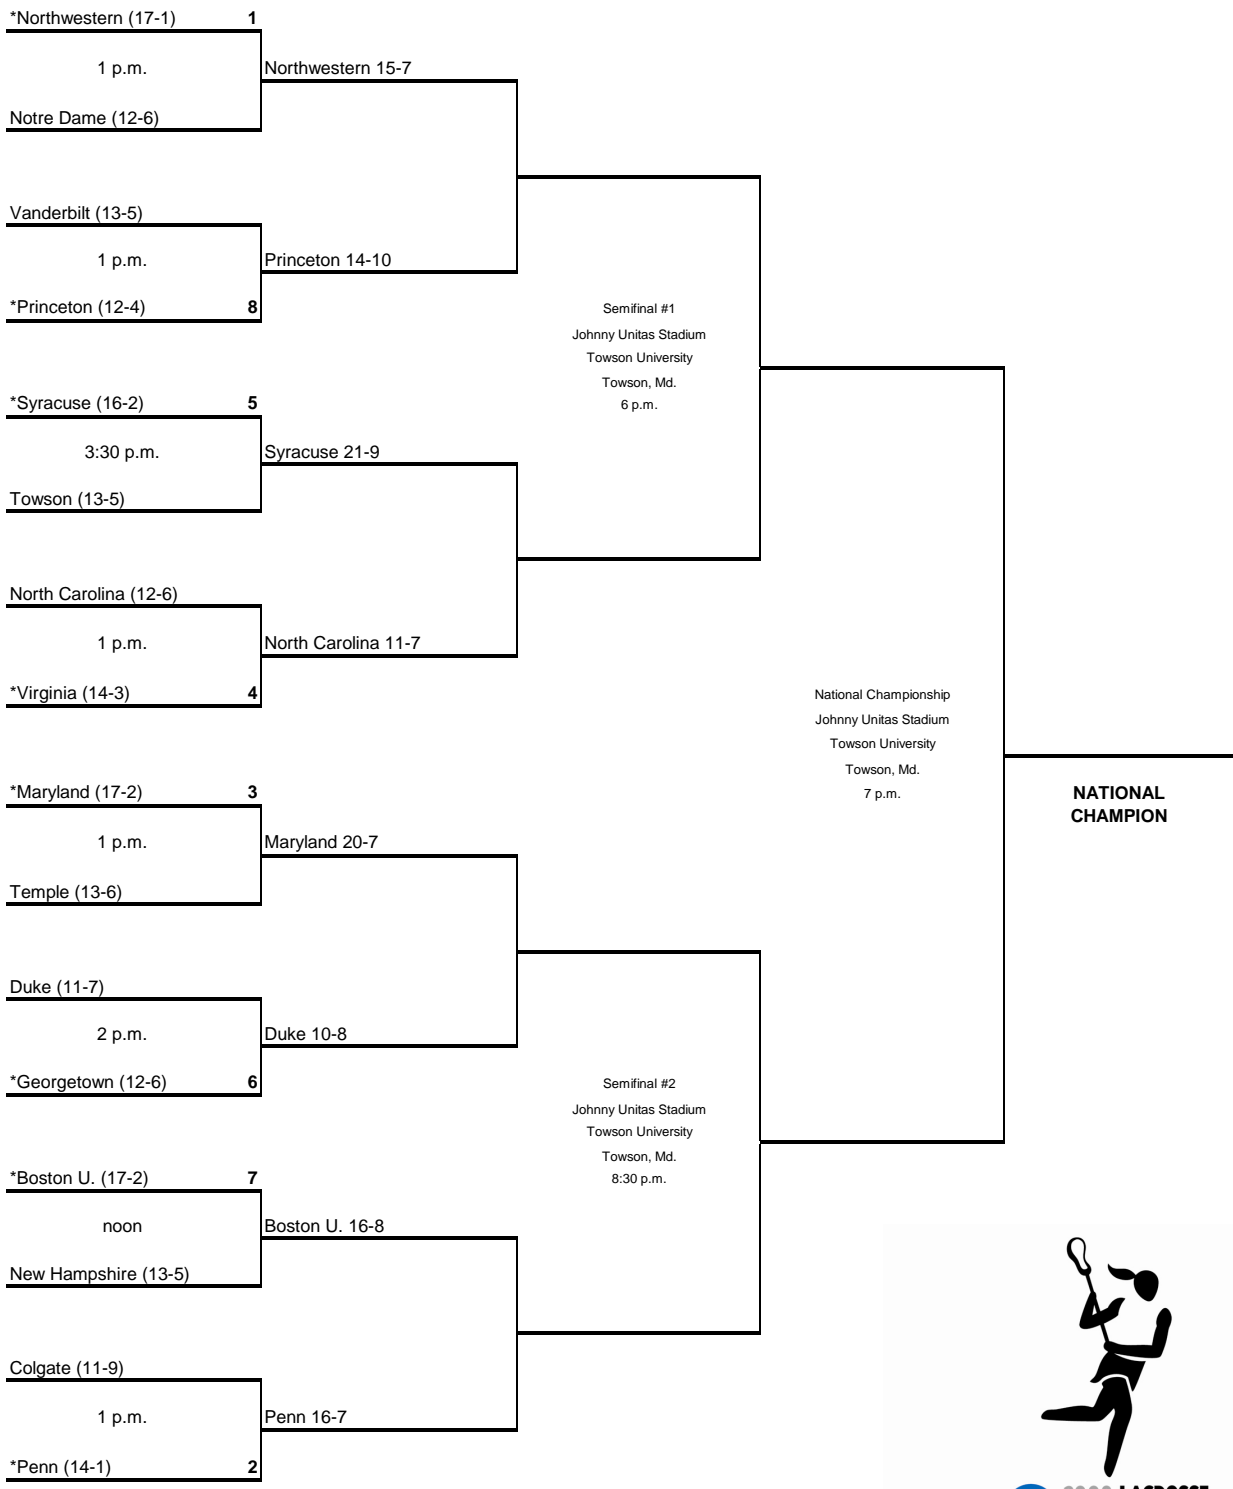

2008 NCAA Division I Women's LACROSSE CHAMPIONSHIP

First Round
May 11

Quarterfinals
May 17

Semifinals
May 23

Final
May 25

* - Host Institution for Preliminary-Round Games
All Times are Local Time